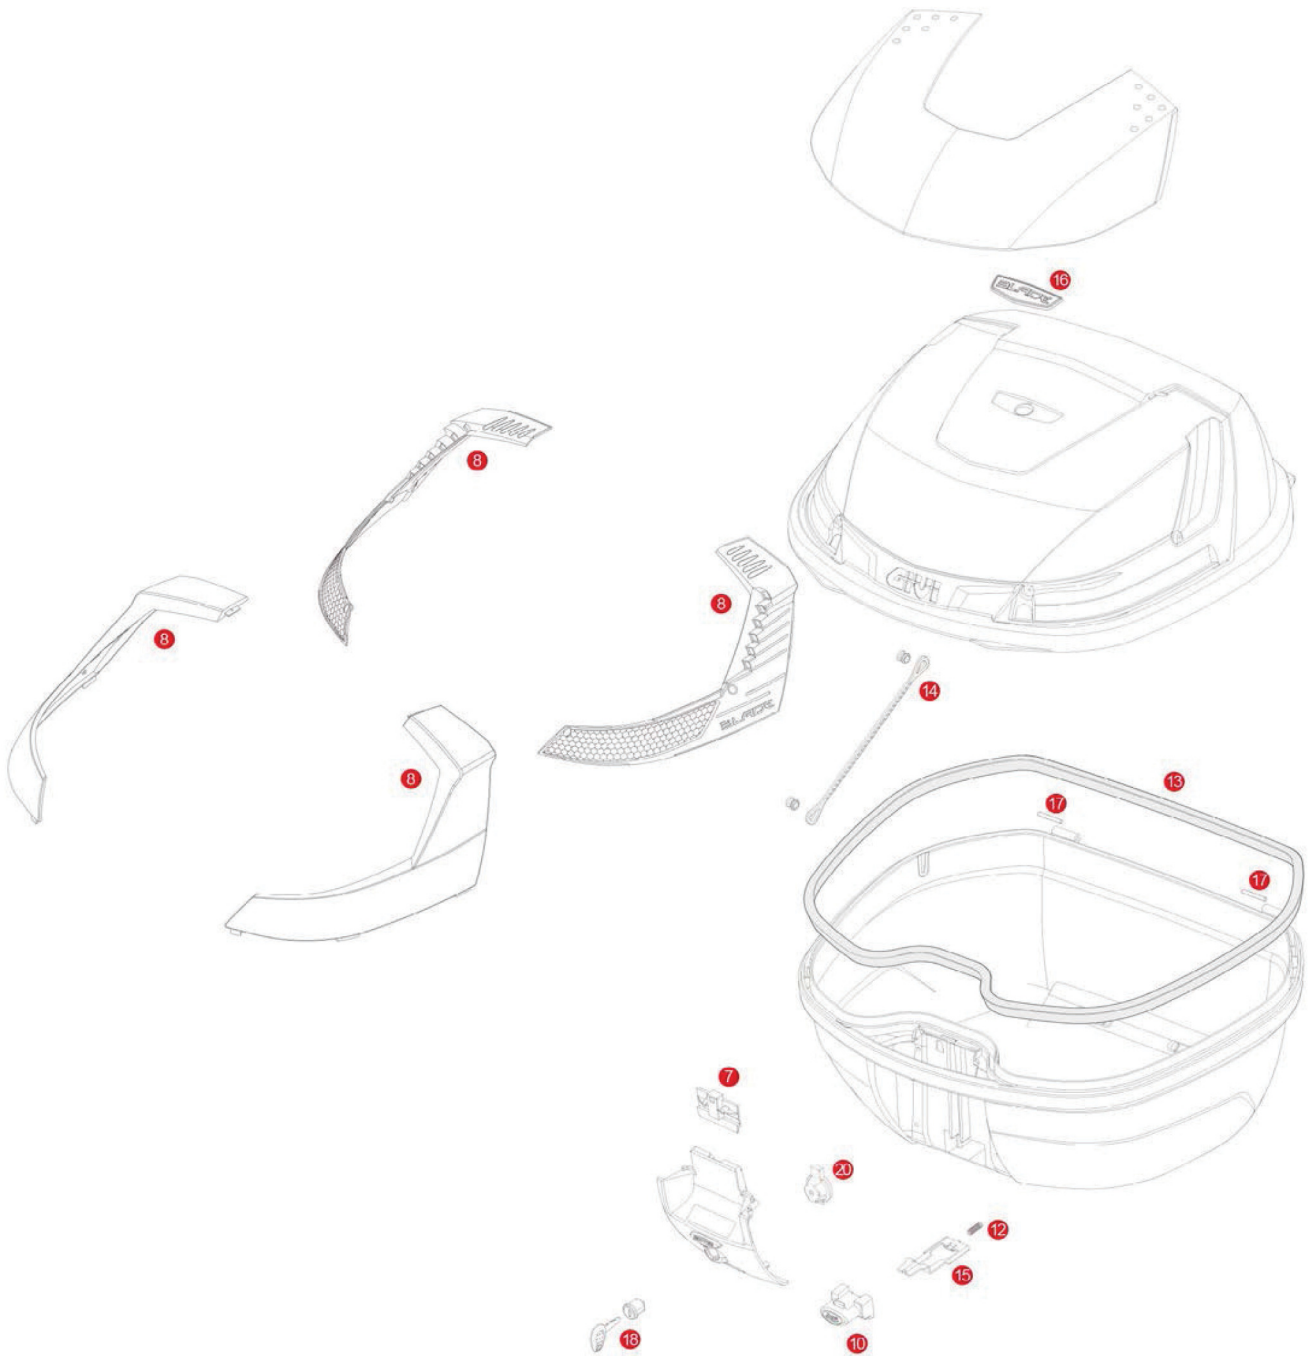

B37 BLADE / B37 BLADE TECH

	ZB37CNM	B37 Blade assembled top-shell black
	ZB37CNTM	B37 Blade Tech assembled top-shell black
	ZB37FNM	B37 Blade assembled bottom-shell black
	ZB37FNTM	B37 Blade Tech assembled bottom-shell black
	Z3007NM	Hinge stop
	Z3007NTM	Hinge stop
7	Z3012R	Closure system mounted on the lid
8	Z4506R	Red reflectors with stop lamp holder (for B47 Blade)
8	Z4506FR	Smoked reflectors with stop lamp holder (for B47 Blade Tech)
10	Z645R	Push button red

10	Z645CR	Push button silver
12	Z191R	Push button spring, 1 pcs.
13	Z790R	Trim
14	Z599	Nylon stop bag opening yarn
15	Z761NR	Bolt, 1 pcs.
16	Z4504AR	Chromed Blade brand
17	Z590R	Pin. Medium, 2 pcs.
18	Z140R	Key locks with corresponding bush with red handle
	Z661A	Key locks with corresponding bush with silver handle
20	Z3006R	Plate below lock, for standard key
	Z4512R	Plate below lock for Security Lock key