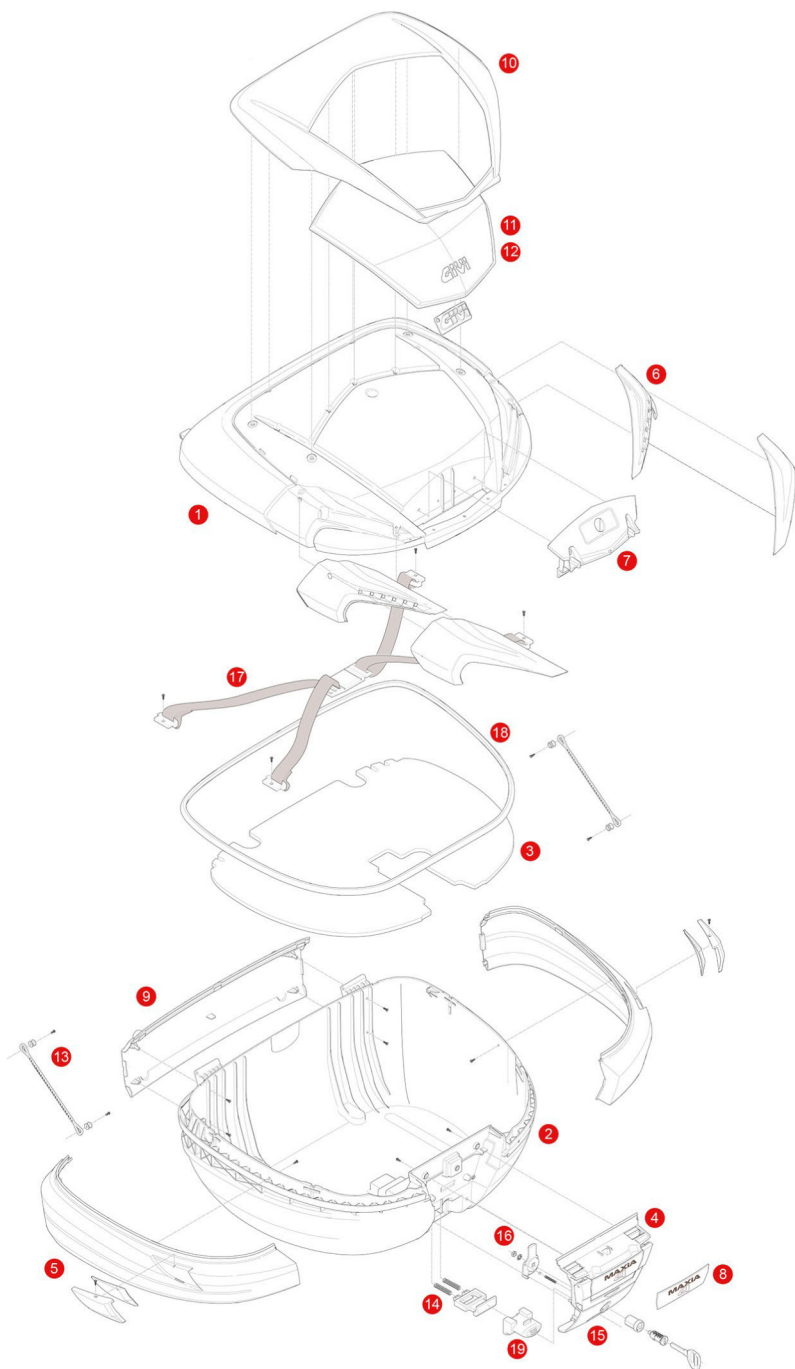

MAXIA 4 / V56N / V56NN / V56NT / V56NNT

1	ZV56CNM	V56N assembled Top Shell
	ZV56CNNM	V56NN assembled Top Shell
	ZV56CNTM	V56NT assembled Top Shell
	ZV56CNNTM	V56NNT assembled Top Shell
2	ZV56FNM	V56N-V56NN assembled Bottom Shell
	ZV56FNTM	V56NT-V56NNT assembled Bottom Shell
3	Z8900R	Inner mat
4	Z398NMV56R	V56 mounted hinge
5	Z564A900R	Side bands V56
6	Z560KITR	Top-shell red reflectors with chromed stop lamp holder (for V56N / V56NN)
	Z560KITF	Top-shell smoked reflectors with chromed stop lamp holder (for V56NT/ V56NNT)
	Z561KITR	Band red reflectors with chromed stop lamp holder (for V56N / V56NN)
	Z561KITF	Band smoked reflectors with chromed stop lamp holder (for V56NT/ V56NNT)

7	Z562R	Top-shell coupling tooth, complete
8	Z695A900V56R	Front plate V56
9	Z692R	Replacement rear band
10	CV47N	Black embossed cover
11	Z4706OXCR	Alluminium cover with anodizing cover/cap
12	Z4707R	Cover with carbon texture finishing (for V47NN / V47NNT / V56NN / V56NT)
13	Z599	Nylon stop bag opening yarn
14	Z1782R	Bolt + Bolt Springs
15	SL101	Security Lock key, including bush and under lock platelets
16	Z4514R	Plate below lock for Security Lock key
17	Z285NEWR	Elastic belt
18	Z1908R	Trim
19	Z206R	Button + Button Spring (for E55 MAXIA 3 / V56N / V56NN)
	Z206NR	Button + Button Spring (for TECH version)