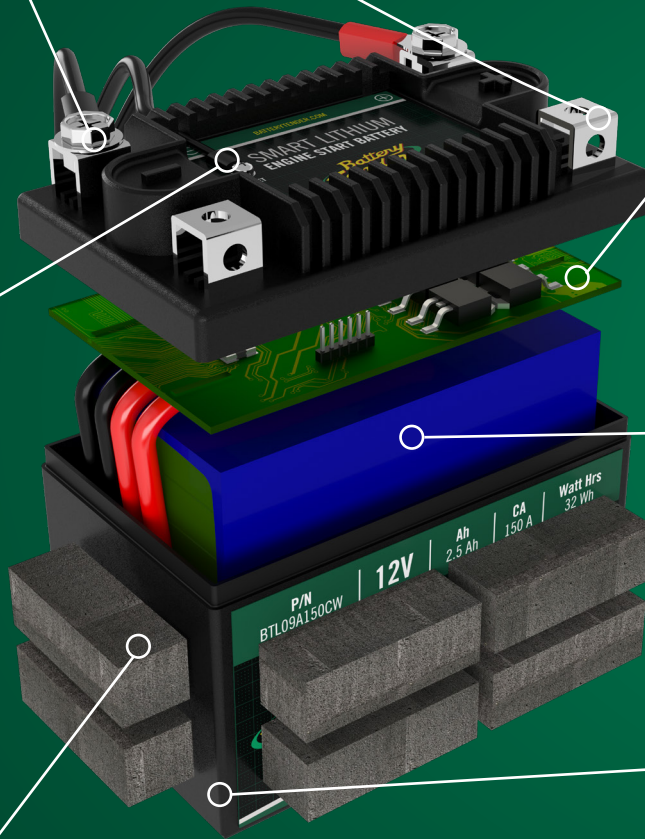

QUAD TERMINALS

CROSS TO MORE AGM MODELS AND PROVIDE ACCESSORY HOOK-UP

SMART BMS

SMART BATTERY MANAGEMENT SYSTEM THAT MONITORS, OPTIMIZES AND PROTECTS THE BATTERY

EASY ACCESS RESET CABLE

RESET BUTTON BUILT INTO RING TERMINAL CABLE (INCLUDED)

LiFeP04 CELL

HIGH PERFORMANCE UL1642 CERTIFIED LFP CELL

ACCESSORY BLOCKS

FLEXIBLE TO FIT DIFFERENT MOTORCYCLE TYPES AND ABSORB VIBRATIONS

PA66 PLASTIC CASE

HIGH TEMP GLASS FILLED NYLON CASE MATERIAL