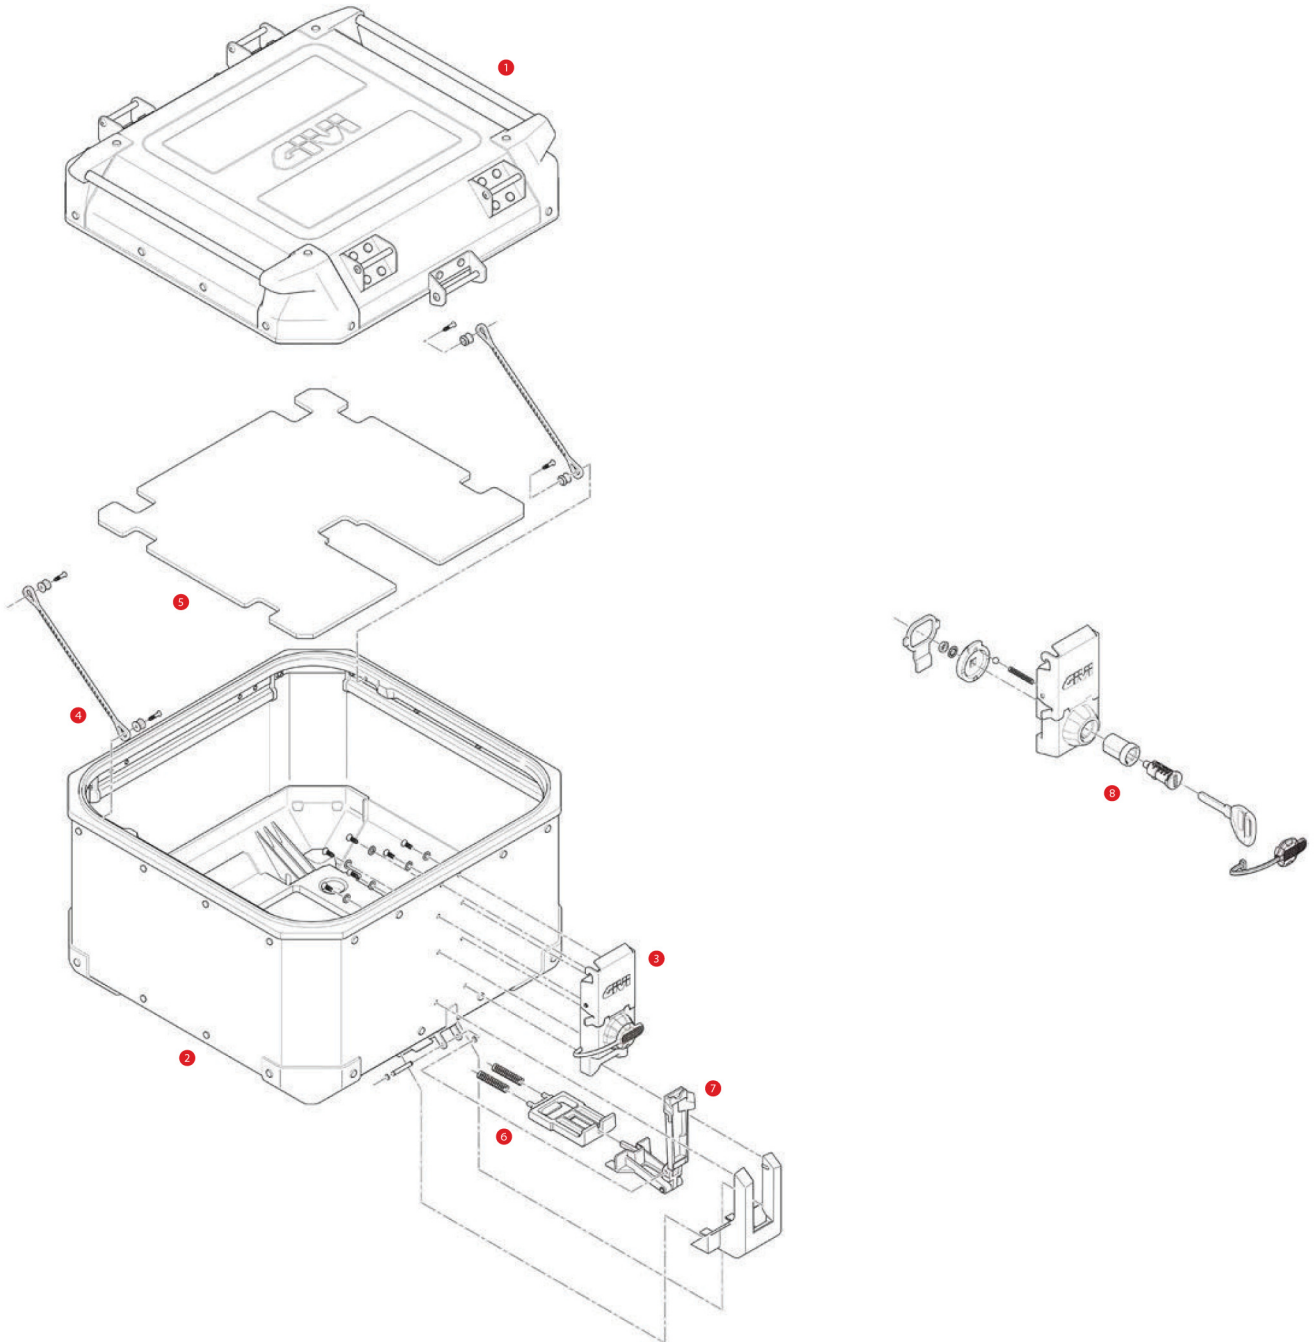

TRK58A / TRK58B / TRK42A / TRK42B TREKKER OUTBACK TOP CASE

1	<b>ZOBK58ACM</b>	OBK58A assembled Top Shell
	<b>ZOBK58BCM</b>	OBK58B assembled Top Shell black
	<b>ZOBK42ACM</b>	OBK42A assembled Top Shell
	<b>ZOBK42BCM</b>	OBK42B assembled Top Shell black
2	<b>ZOBK58AFM</b>	OBK58A assembled Bottom Shell
	<b>ZOBK58BFM</b>	OBK58B assembled Bottom Shell black
	<b>ZOBK42AFM</b>	OBK42A assembled Bottom Shell
	<b>ZOBK42BFM</b>	OBK42B assembled Bottom Shell black
3	<b>Z8024MR</b>	Lock set

4	<b>Z115R</b>	Stop bag opening yarn, 2 pcs.
5	<b>Z8098R</b>	Internal soft carpet
6	<b>Z1782R2</b>	Bolt with springs
7	<b>Z8025R</b>	Sistema di sgancio completo montato
8	<b>SL101</b>	Security Lock key, including bush and under lock platelets