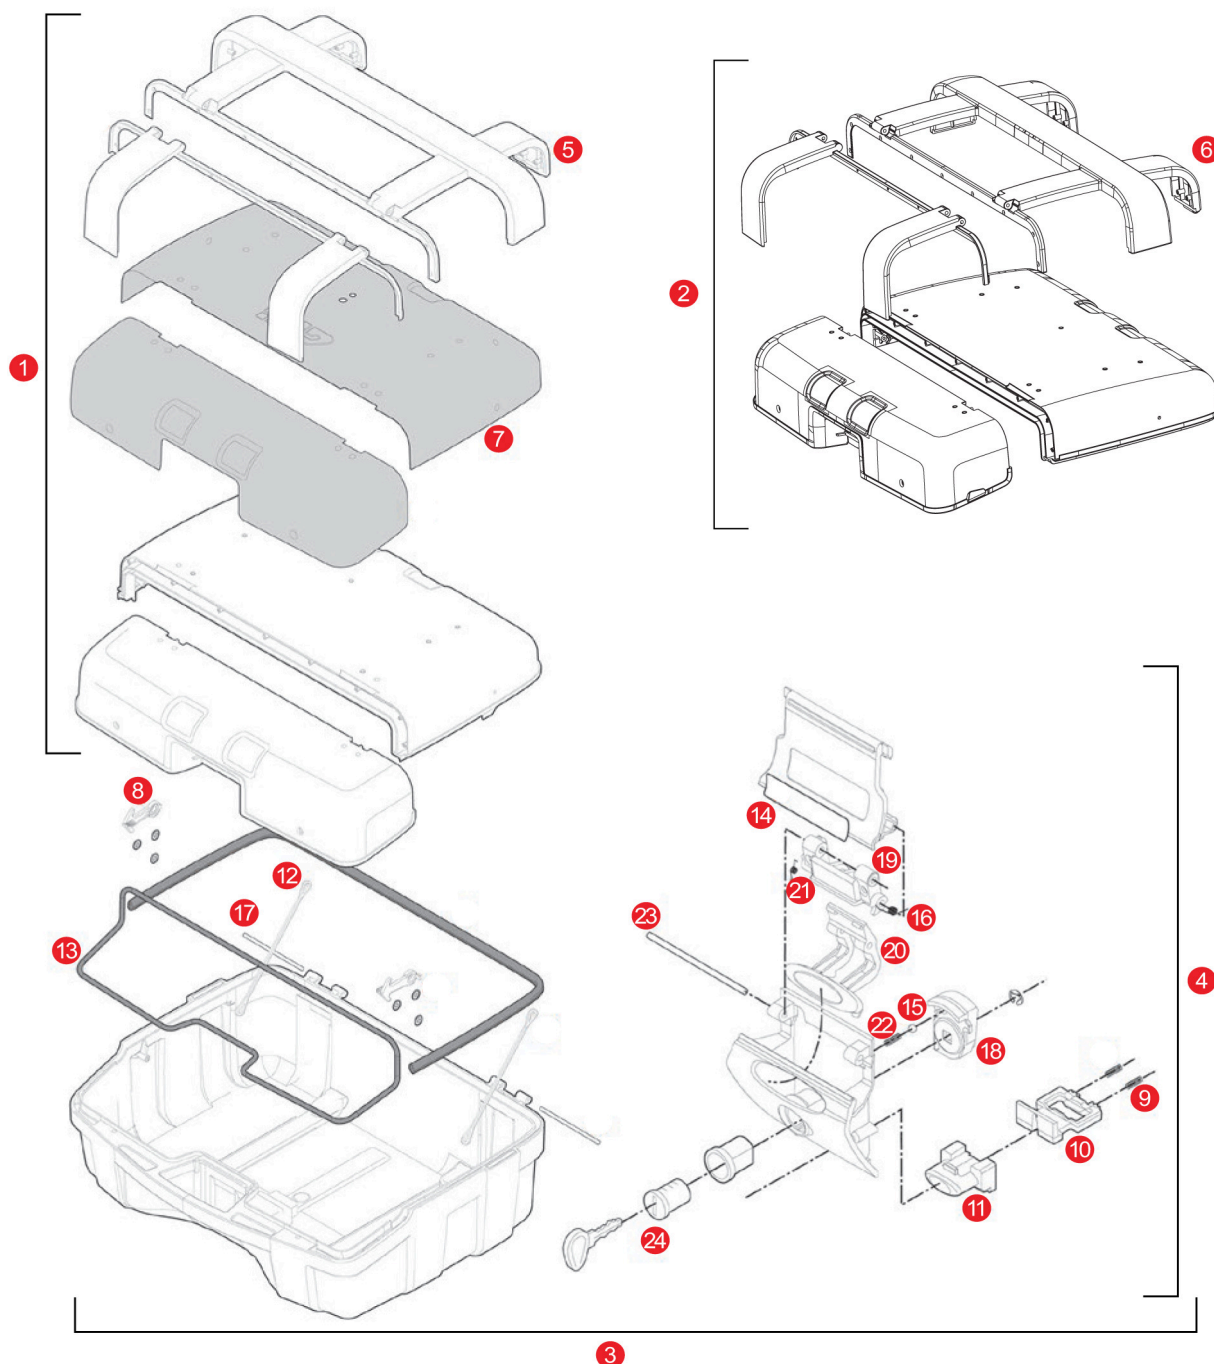

TREKKER 33-46 / TREKKER LITE 33-46

1	Z2073CNM	TRK33N / TRK46N top-shell
	Z2073CBM	TRK33B / TRK46B Trekker Black Line assembled Top Shell
2	Z2073CBBM	Coperchio TRK33BB/TRK46BB nero montato
3	Z2061FNM	TRK46N bottom-shell black
	Z2062FNM	TRK33N bottom-shell black
4	Z641N46M	Hinge stop (for top-case TRK46N)
	Z641N33M	Hinge stop (for top-case TRK33N)
	Z2701KITR	Additional zipper kit, side and external
5	Z2063R	Black metal plate cover/cap and open lids
6	Z3842R	Black plate cover/cap and open lids TRK33BB / TRK46BB (Trekker LITE)
7	Z2070OXR	Aluminium cover with anodizing cover/cap and open lids
	Z2070NR	Aluminium cover black painted, with cover/cap and open lids, for TRK33B / TRK46B Black Line
8	Z2067R	Double anchor with black washer
9	Z109	Long bolt springs
10	Z106	Bolt

11	Z645CR	Opening push button chromed
	ZG45N1CLR	Inner elastic belt
12	Z115R	Stop bag opening yarn, 2 pcs.
13	Z2072R	Trim
14	Z409R	Name holder, 1 pcs.
15	Z630	Steel spheres D. 6
16	Z632R	Steel torsion spring
17	Z590R	Pin. Medium, 2 pcs.
18	Z4513R	Plate below lock for Security Lock key
20	Z643NR	Lock set element black
21	Z644NR	Opening push button black
22	Z647R	Torsion spring, 1 pcs.
23	Z648R	Cylinder spring
24	Z721R	Pin. Long, 1 pc.
25	SL101	Security lock set including cylinder, 2 keys, bush and under lock platelets
	Z112N2R	Black pulley, 2 pcs.